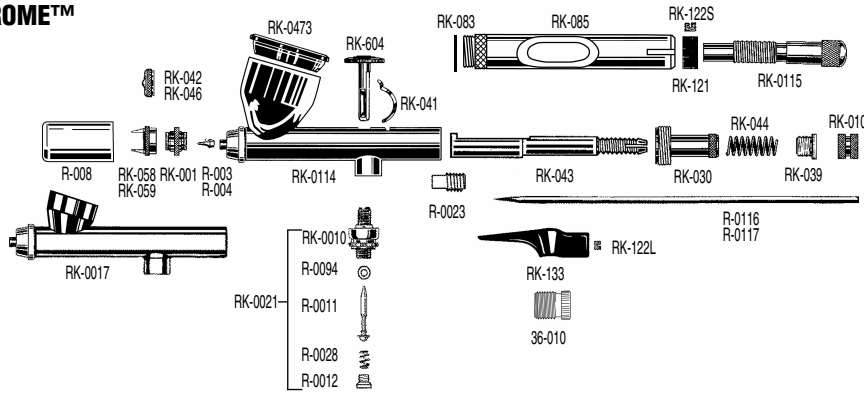

RENEGADE™ KROME™

Patent No. 5,421,518