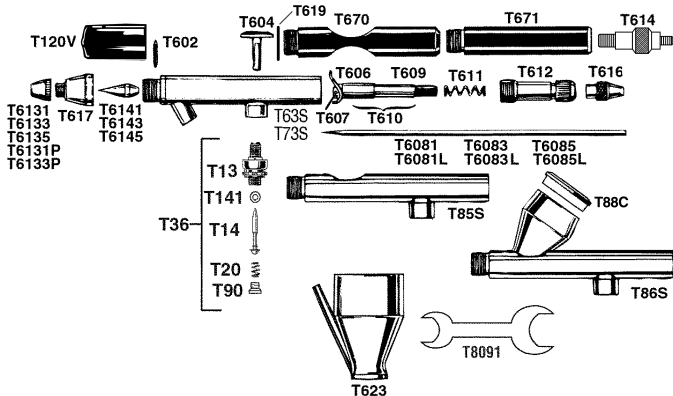

THAYER & CHANDLER AIRBRUSHES

VEGA®