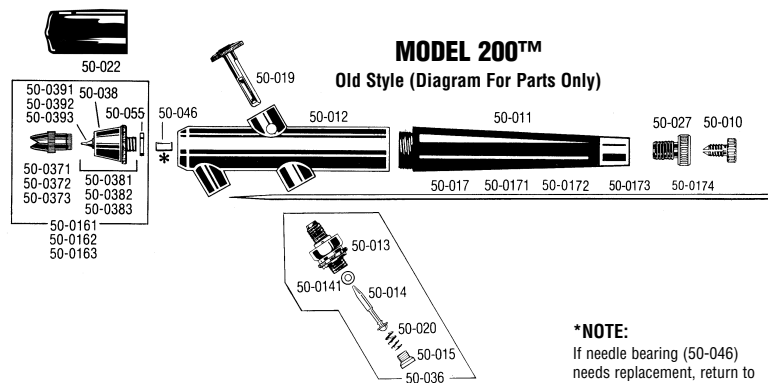

BADGER AIR-BRUSH CO.

9128 W. BELMONT AVE • FRANKLIN PARK, IL 60131
PHONE (847)678-3104 FAX (847)671-4352 TOLL FREE FAX 1-800-57BADGER
WWW.BADGERAIRBRUSH.COM

**Thayer
&
Chandler**
PROFESSIONAL AIRBRUSHES SINCE 1891

Effective Date: January 1, 2013

AIRBRUSH SCHEMATICS

LEGEND SERIES

*NOTE:
If needle bearing (50-046) needs replacement, return to manufacturer. Part cannot be replaced by owner.