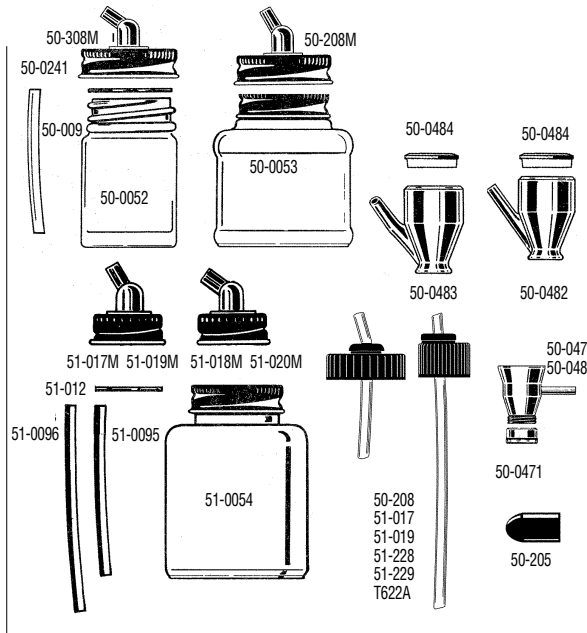

MODEL 250-4™

MODEL 260™

ACCESSORIES

Airbrush Accessories
for parts list see page 10

Airbrushing Accessories

Air Source Accessories
for parts list see page 2

BADGER AIR-BRUSH CO.

9128 W. BELMONT AVE • FRANKLIN PARK, IL 60131
PHONE (847)678-3104 FAX (847)671-4352 TOLL FREE FAX 1-800-57BADGER
WWW.BADGERAIRBRUSH.COM