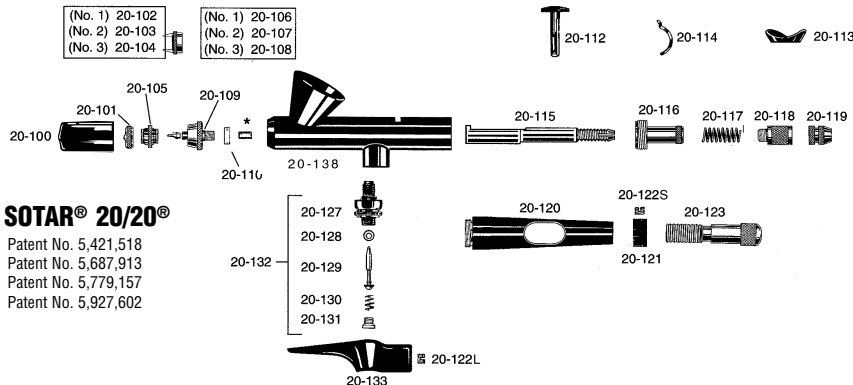

SOTAR® 20/20®

Patent No. 5,421,518
Patent No. 5,687,913
Patent No. 5,779,157
Patent No. 5,927,602

(1) 20-124 (2) 20-125 (3) 20-126

*PTFE Needle Seal - If no color comes out and color backs up into main body and trigger area, return to factory for a no charge replacement.