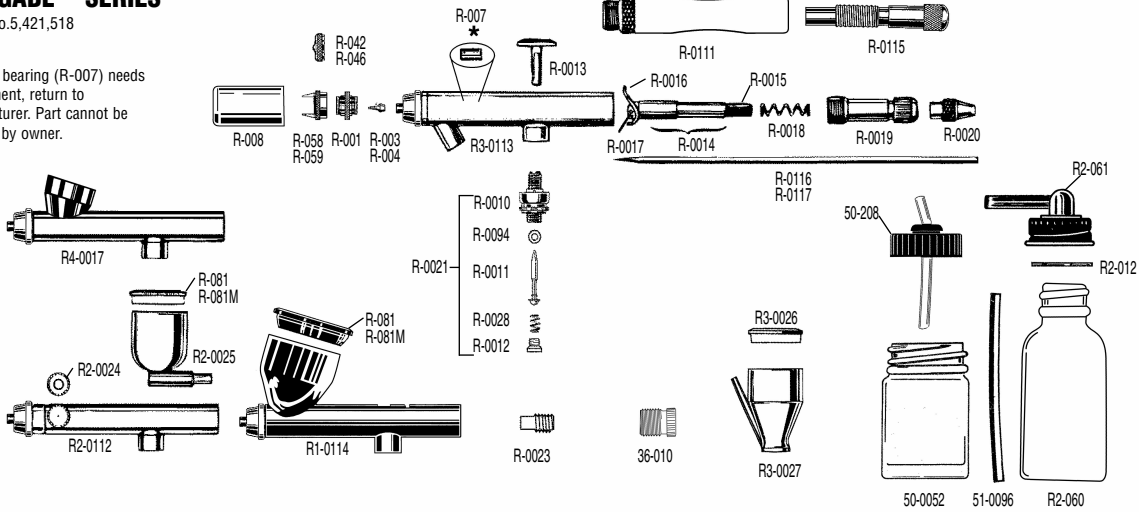

RENEGADE SERIES

RENEGADE™ SERIES

Patent No. 5,421,518

*NOTE:

If needle bearing (R-007) needs replacement, return to manufacturer. Part cannot be replaced by owner.