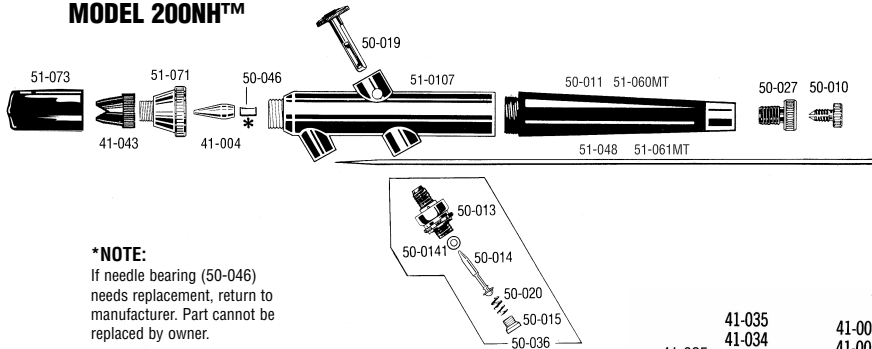

MODEL 200NH™

*NOTE:
If needle bearing (50-046) needs replacement, return to manufacturer. Part cannot be replaced by owner.