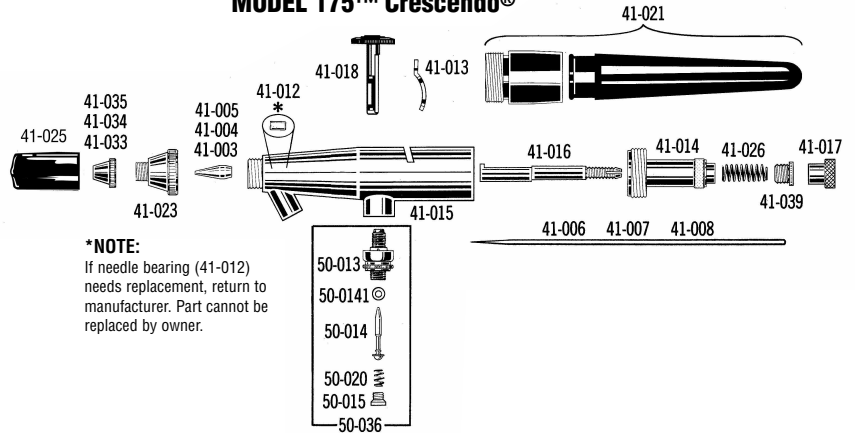

MODEL 175™ Crescendo®

*NOTE:
If needle bearing (41-012) needs replacement, return to manufacturer. Part cannot be replaced by owner.

SOTAR