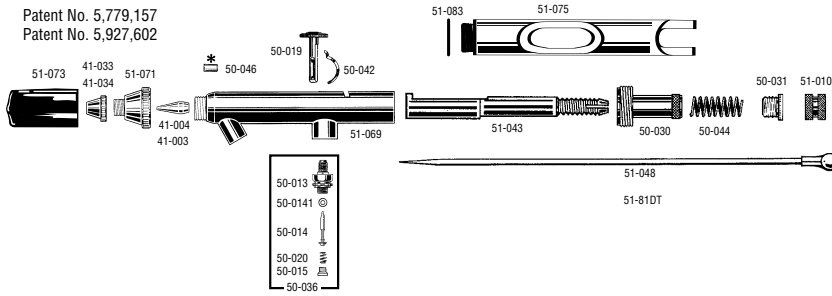

MODEL 155™ Anthem®

Patent No. 5,779,157
Patent No. 5,927,602

MODEL 360™ Universal®

Patent No. 5,779,157
Patent No. 5,927,602