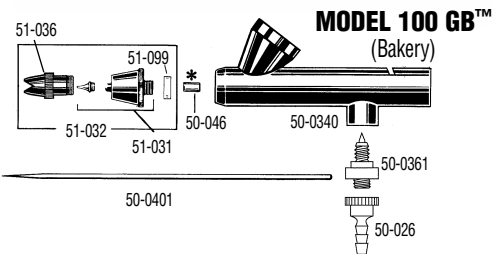

**Thayer
&
Chandler**
PROFESSIONAL AIRBRUSHES SINCE 1891

Effective Date: January 1, 2013

AIRBRUSH SCHEMATICS

LEGEND SERIES

MODEL 100™ SIDE FEED

MODEL 100 SG™

MODEL 200 SG™

MODEL 200 G™