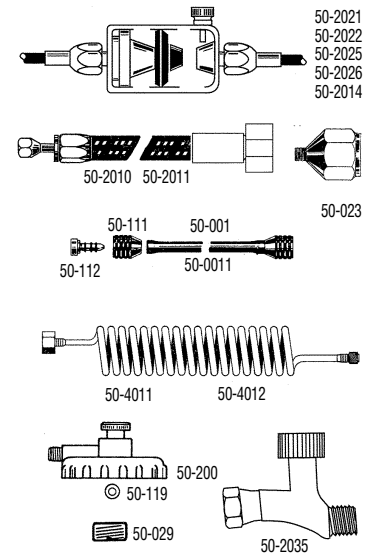

Air Source Accessories
for parts list see page 2