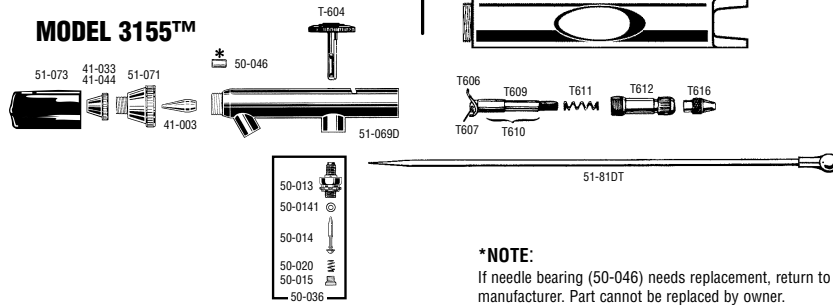

MODEL 3155™

*NOTE:
If needle bearing (50-046) needs replacement, return to manufacturer. Part cannot be replaced by owner.